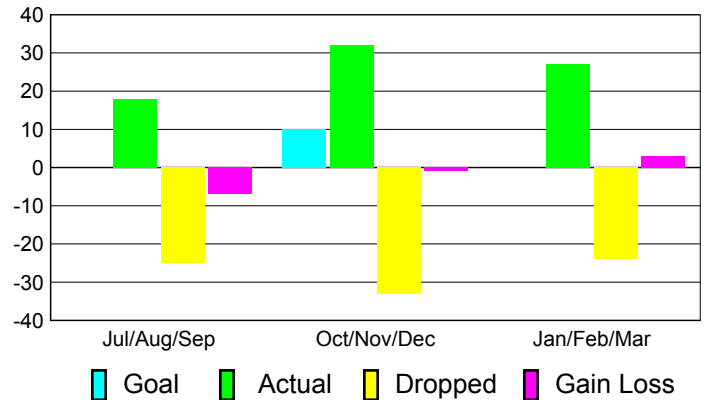

Membership Results 2010-2011

Goal, New, Dropped, Gain/Loss

Comparison of Membership Gain/Loss

Current Year Compared to the Previous Year