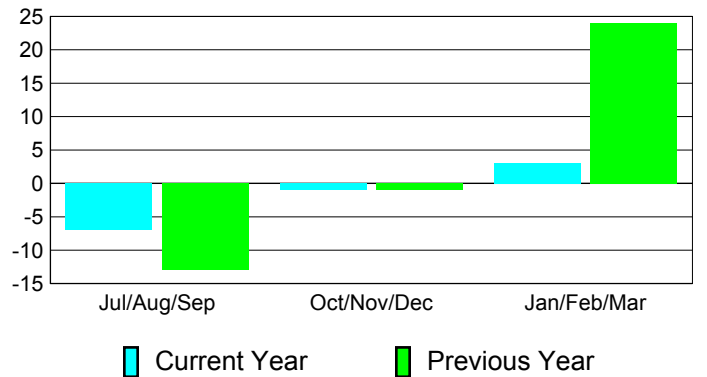

Membership Results
2010-2011

Membership
2009-2010

Month	Net Memb Goal	Actual New Memb	Actual Dropped Memb	Gain/Loss of Memb	Gain/Loss of Memb
Jul/Aug/Sep	0	18	-25	-7	-13
Oct/Nov/Dec	10	32	-33	-1	-1
Jan/Feb/Mar	0	27	-24	3	24
Totals	10	77	-82	-5	10

Membership Results 2010-2011

Goal, New, Dropped, Gain/Loss

Comparison of Membership Gain/Loss

Current Year Compared to the Previous Year

Gender Comparison 2010-2011

Jul/Aug/Sep

Oct/Nov/Dec

Jan/Feb/Mar